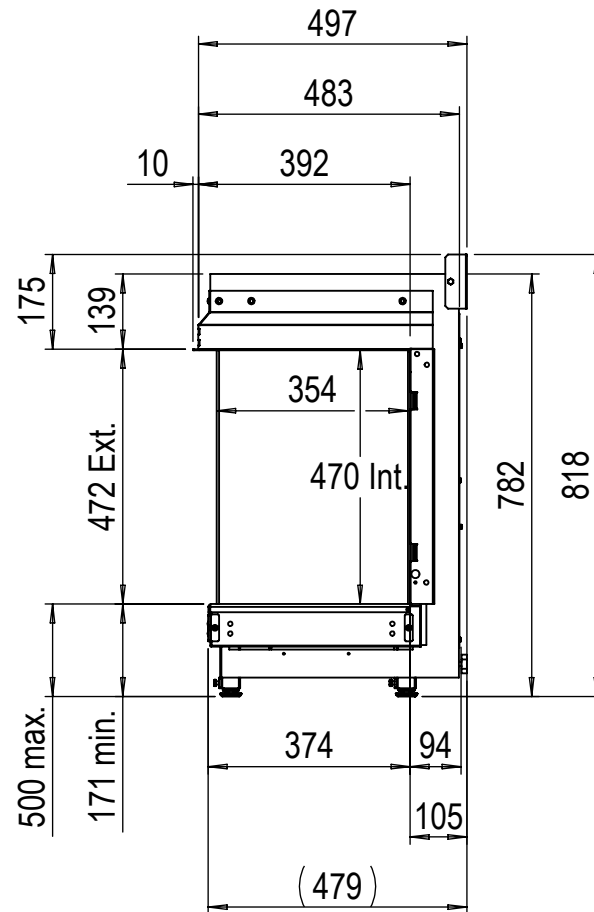

Supplied adjustable feet (4x)

Dimensional Drawing Triple Premium M - cover strip large

Glen Dimplex Benelux BV

P.O.box 219, NL-8440 AE Heerenveen Tel.:+31(0)513 656500 Fax:+31(0)513 656531

Supplied adjustable feet (4x)

Dimensional Drawing Triple Premium M - cover strip small

Glen Dimplex Benelux BV

P.O.box 219, NL-8440 AE Heerenveen Tel.:+31(0)513 656500 Fax:+31(0)513 656531