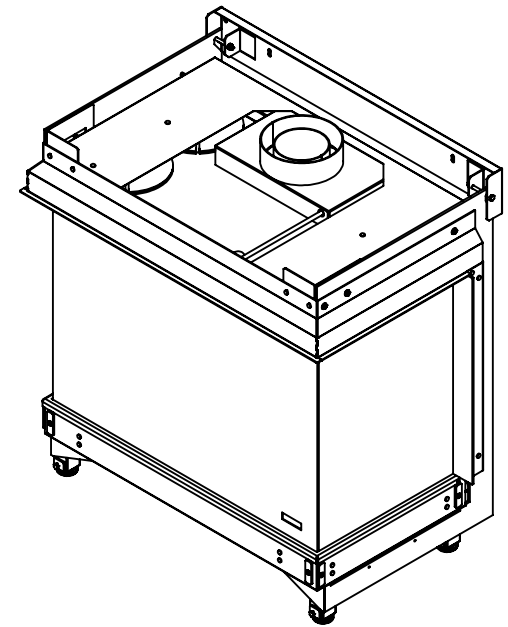

Supplied adjustable feet (4x)

Dimensional Drawing Triple Premium M - cover strip large

Glen Dimplex Benelux BV

P.O.box 219, NL-8440 AE Heerenveen Tel.:+31(0)513 656500 Fax:+31(0)513 656531

Supplied adjustable feet (4x)

Dimensional Drawing Triple Premium M - cover strip small

Glen Dimplex Benelux BV

P.O.box 219, NL-8440 AE Heerenveen Tel.:+31(0)513 656500 Fax:+31(0)513 656531