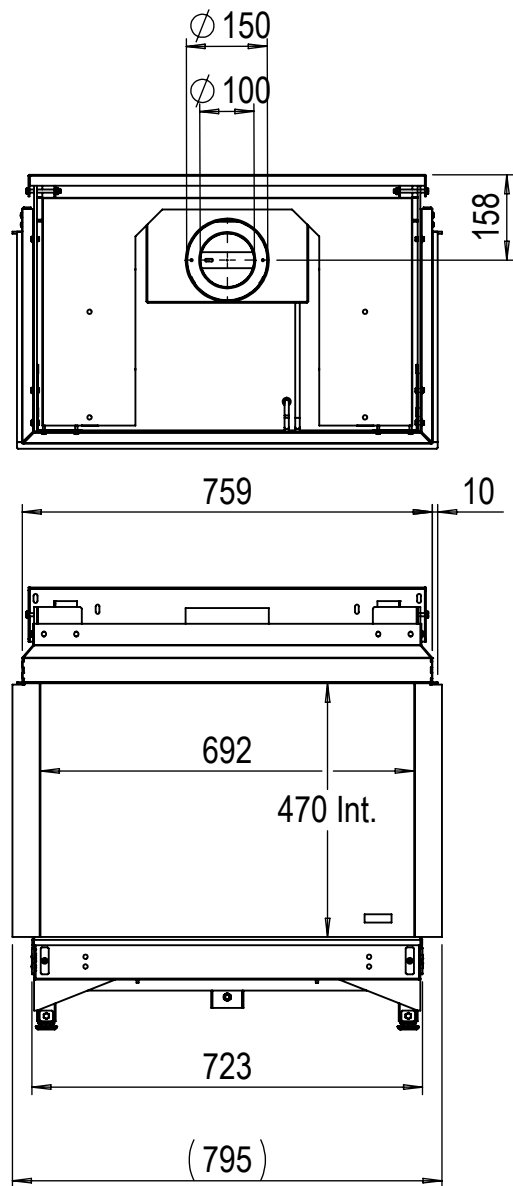

Supplied adjustable feet (4x)

Dimensional Drawing Triple Premium M - cover strip large

Glen Dimplex Benelux BV

P.O.box 219, NL-8440 AE Heerenveen Tel.:+31(0)513 656500 Fax:+31(0)513 656531

Supplied adjustable feet (4x)

Dimensional Drawing Triple Premium M - cover strip small

Glen Dimplex Benelux BV

P.O.box 219, NL-8440 AE Heerenveen Tel.:+31(0)513 656500 Fax:+31(0)513 656531